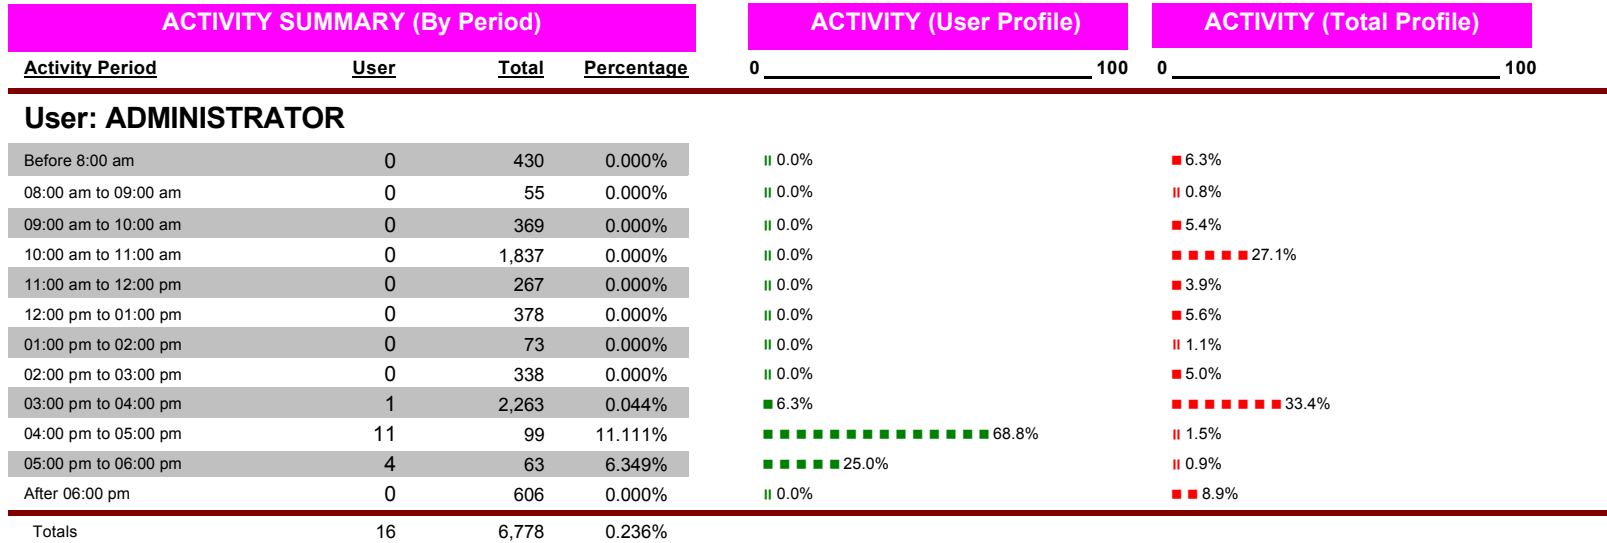

Full Reports, J-User Activity Summary

Input Parameters

From Date	To Date
<input type="text"/>	<input type="text"/>
User	<input type="text"/>
Footer	<input type="text" value="Default"/>
<input type="checkbox"/> Included Criteria Page	

J - User Activity Summary

For the period from 01/01/2004 to 12/31/2004

J - User Activity Summary

For the period from 01/01/2004 to 12/31/2004

ACTIVITY SUMMARY (By Period)				ACTIVITY (User Profile)		ACTIVITY (Total Profile)	
Activity Period	User	Total	Percentage	0	100	0	100
User: GLORIA.MARTINEZ							
Before 8:00 am	429	430	99.767%	■ 6.3%		■ 6.3%	
08:00 am to 09:00 am	54	55	98.182%	0.8%		0.8%	
09:00 am to 10:00 am	369	369	100.000%	■ 5.5%		■ 5.4%	
10:00 am to 11:00 am	1,837	1,837	100.000%	■ ■ ■ ■ ■ 27.2%		■ ■ ■ ■ ■ 27.1%	
11:00 am to 12:00 pm	267	267	100.000%	■ 3.9%		■ 3.9%	
12:00 pm to 01:00 pm	378	378	100.000%	■ 5.6%		■ 5.6%	
01:00 pm to 02:00 pm	73	73	100.000%	1.1%		1.1%	
02:00 pm to 03:00 pm	338	338	100.000%	■ 5.0%		■ 5.0%	
03:00 pm to 04:00 pm	2,262	2,263	99.956%	■ ■ ■ ■ ■ ■ ■ 33.5%		■ ■ ■ ■ ■ ■ ■ 33.4%	
04:00 pm to 05:00 pm	88	99	88.889%	1.3%		1.5%	
05:00 pm to 06:00 pm	59	63	93.651%	0.9%		0.9%	
After 06:00 pm	606	606	100.000%	■ ■ 9.0%		■ ■ 8.9%	
Totals	6,760	6,778	99.734%				

J - User Activity Summary

For the period from 01/01/2004 to 12/31/2004

ACTIVITY SUMMARY (By Period)

ACTIVITY (User Profile)

ACTIVITY (Total Profile)

Activity Period User Total Percentage 0 _____ 100 0 _____ 100